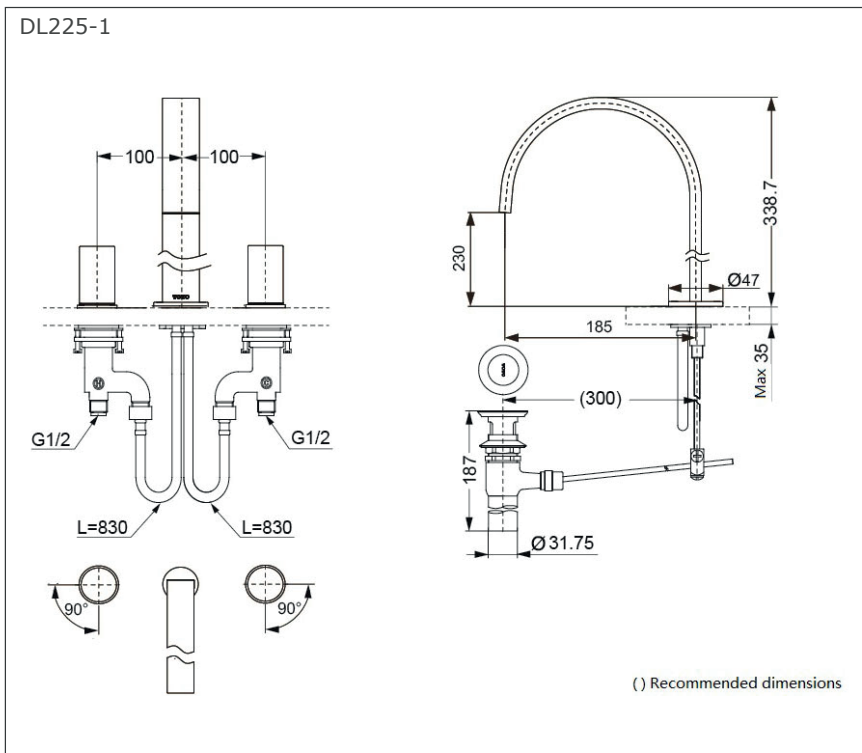

## Specifications

Finish : Chrome

Water Pressure : 0.05MPa~0.75MPa

Material : Brass

## Parts Description

- DL225-1**  
8" Lavatory Faucet  
W/ Pop-up Waste

Please consult a TOTO representative for details